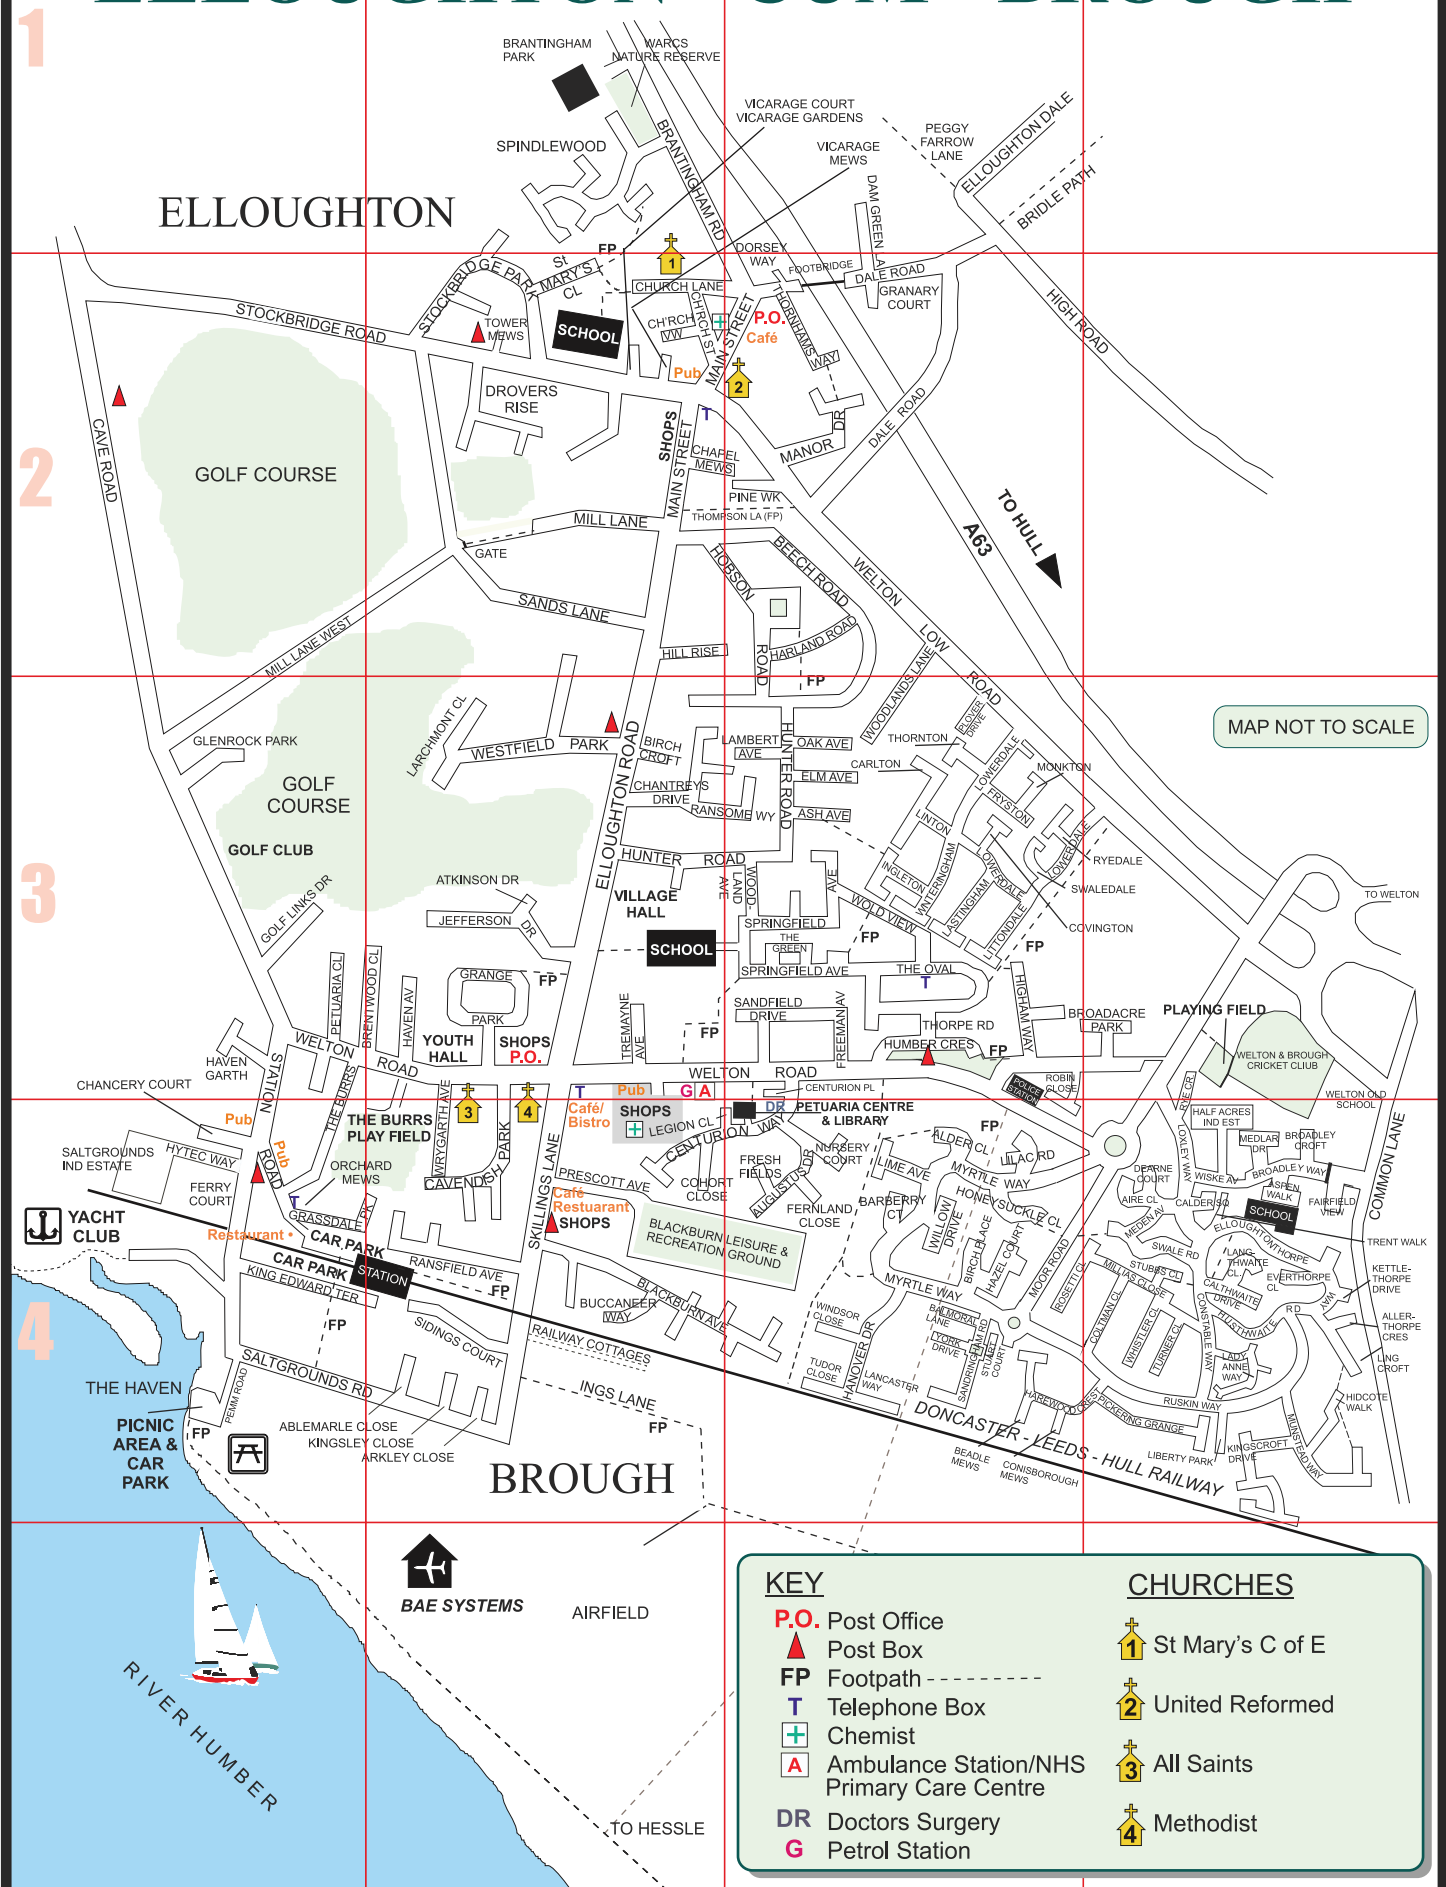

# ELLOUGHTON - CUM - BROUGH

MAP NOT TO SCALE

KEY		CHURCHES	
P.O.	Post Office	1	St Mary's C of E
▲	Post Box	2	United Reformed
FP	Footpath	3	All Saints
T	Telephone Box	4	Methodist
+	Chemist		
A	Ambulance Station/NHS Primary Care Centre		
DR	Doctors Surgery		
G	Petrol Station		